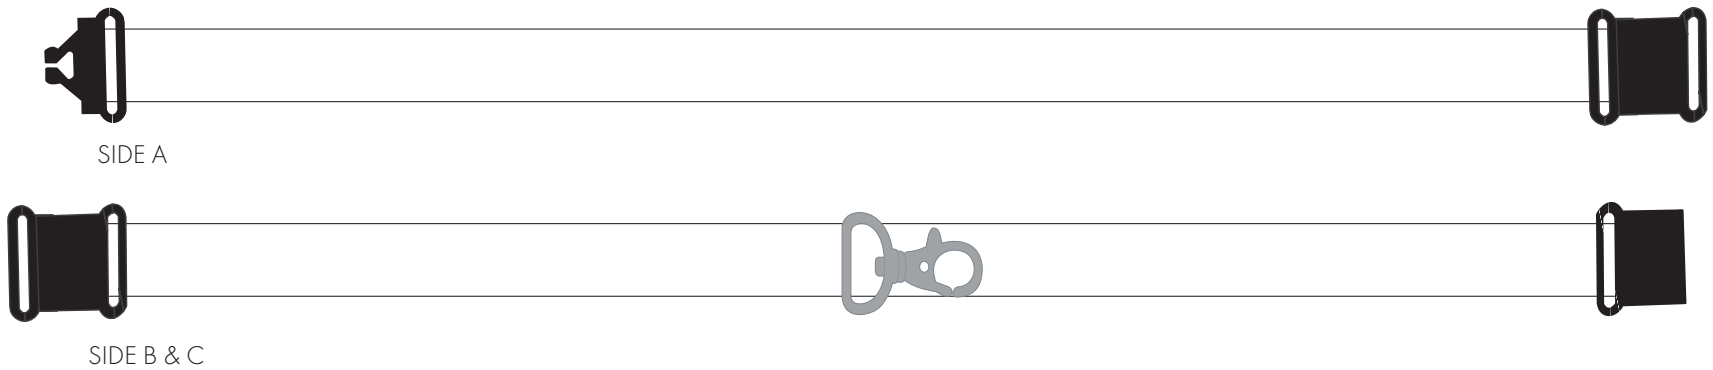

PANTONE REFERENCE(S)

 Full Colour

PLEASE NOTE:
WE CANNOT GUARANTEE THE
REVERSE ARTWORK POSITION

ARTWORK SCALE 22% Whole Length
Product Size: 900mm x 20mm

ARTWORK SCALE 40%

Product Image for visualisation
- colours may vary

The dashed line is to demonstrate print area and will not appear on your printed item

PLEASE NOTE:

- All colours including print and product are for visual purposes only and should not be regarded as the actual colour of the product and print.
- Some products may vary from batch to batch and may differ from previous orders.
- The colour and texture of a product can also have an effect on the final print colour.
- By approving this order we accept that you understand these terms.